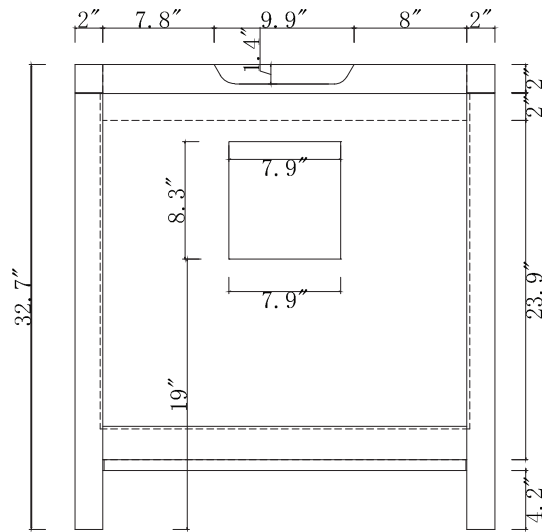

AVANT
STYLES

SPECIFICATIONS

www.avant-styles.com

SKU: KD-70078

REV1.13.18

NOTES

Countertops are not shown in these diagrams. (Cabinet Only)
Do not expose the surface of the cabinet to corrosive liquids or direct sunlight.
All dimensions and specifications are approximate and subject to change without notice.

TOP

SIDE

BACK

AVANT
STYLES

SPECIFICATIONS

www.avant-styles.com

SKU: KS-70030

REV1.13.18