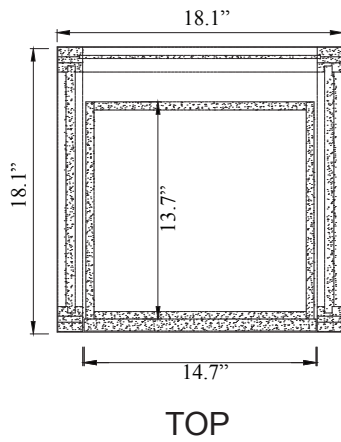

AVANT
STYLES

SPECIFICATIONS

www.avant-styles.com

SKU: KSC-700

REV1.13.18

NOTES

Countertops are not shown in these diagrams. (Cabinet Only)
Do not expose the surface of the cabinet to corrosive liquids or direct sunlight.
All dimensions and specifications are approximate and subject to change without notice.