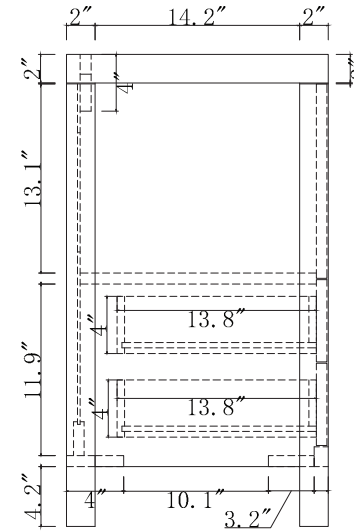

AVANT
STYLES

SPECIFICATIONS

www.avant-styles.com

SKU: KD-70078

REV1.13.18

NOTES

Countertops are not shown in these diagrams. (Cabinet Only)
Do not expose the surface of the cabinet to corrosive liquids or direct sunlight.
All dimensions and specifications are approximate and subject to change without notice.

TOP

SIDE

BACK

AVANT
STYLES

SPECIFICATIONS

www.avant-styles.com

SKU: KS-70030

REV1.13.18