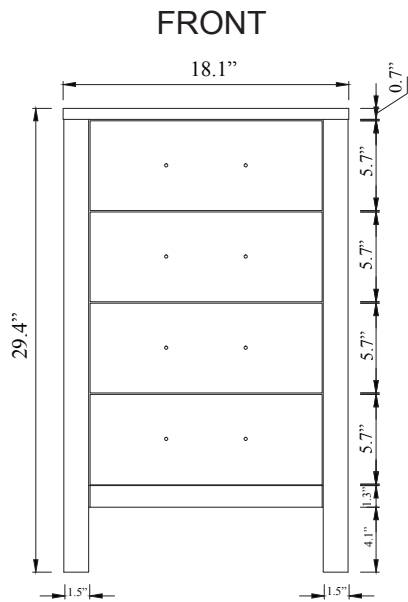

AVANT
STYLES

SPECIFICATIONS

www.avant-styles.com

SKU: KSC-700

REV1.13.18

NOTES

Countertops are not shown in these diagrams. (Cabinet Only)
Do not expose the surface of the cabinet to corrosive liquids or direct sunlight.
All dimensions and specifications are approximate and subject to change without notice.