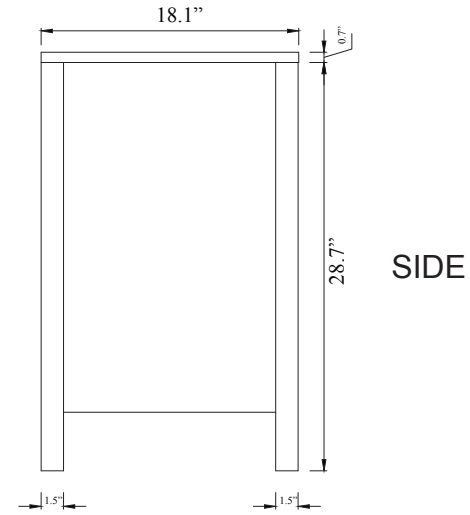

AVANT
STYLES

SPECIFICATIONS

www.avant-styles.com

SKU: KSC-700

REV1.13.18

NOTES

Countertops are not shown in these diagrams. (Cabinet Only)
Do not expose the surface of the cabinet to corrosive liquids or direct sunlight.
All dimensions and specifications are approximate and subject to change without notice.